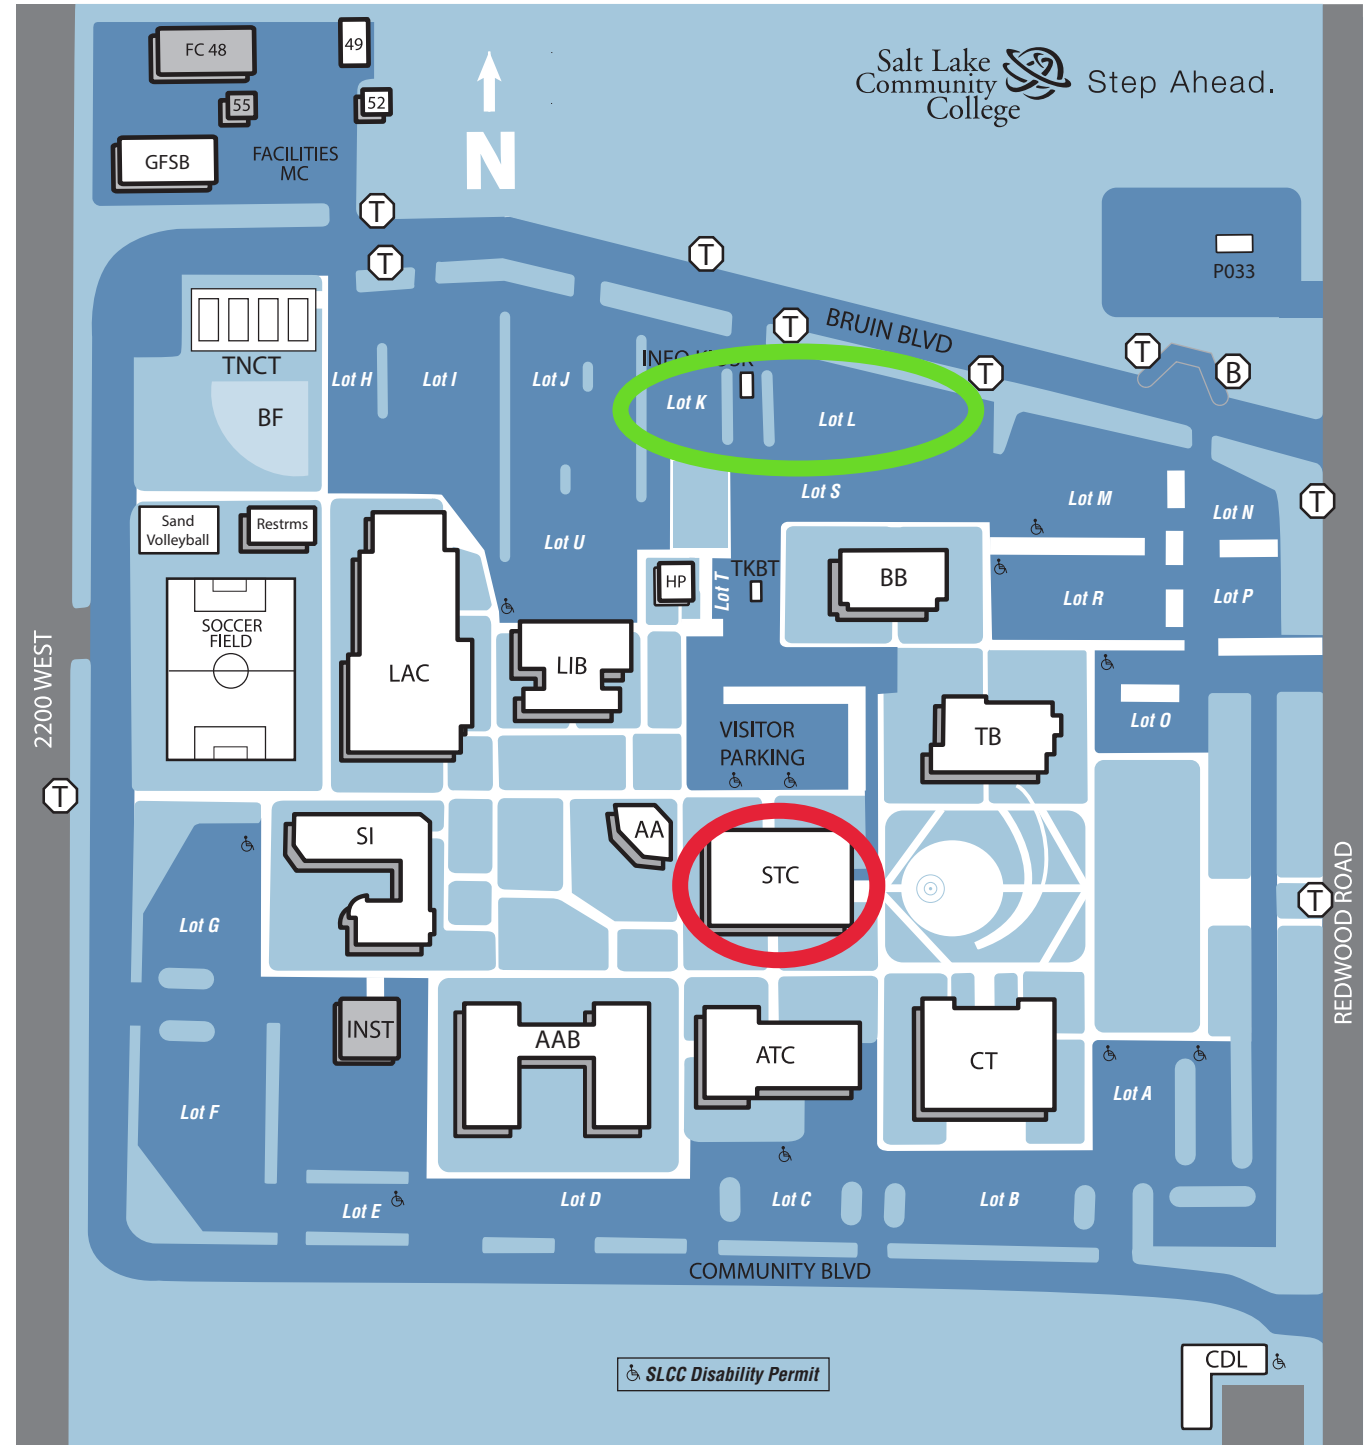

# Taylorville Redwood Campus

4600 South Redwood Road  
(801) 957-4111  
www.slcc.edu

- AA Alder Amphitheater
- AAB Academic and Administration Building
- ATC Applied Technology Center
- B B-Line Intercampus Shuttle
- BB Business Building
- BF Softball Diamond
- CDL Eccles Early Childhood Development Lab School
- CT Construction Trades Building
- GFSB Gunderson Facilities Services Building Security and Parking Services
- HP Heating Plant
- INST LDS Institute
- LAC Lifetime Activity Center
- LIB Markosian Library
- P033 Outreach and Access
- SI Science Building
- STC Student Center
- T UTA Bus Stop
- TB Calvin Rampton Technology Building
- TKBT Pay Parking Booth
- TNCT Tennis Courts